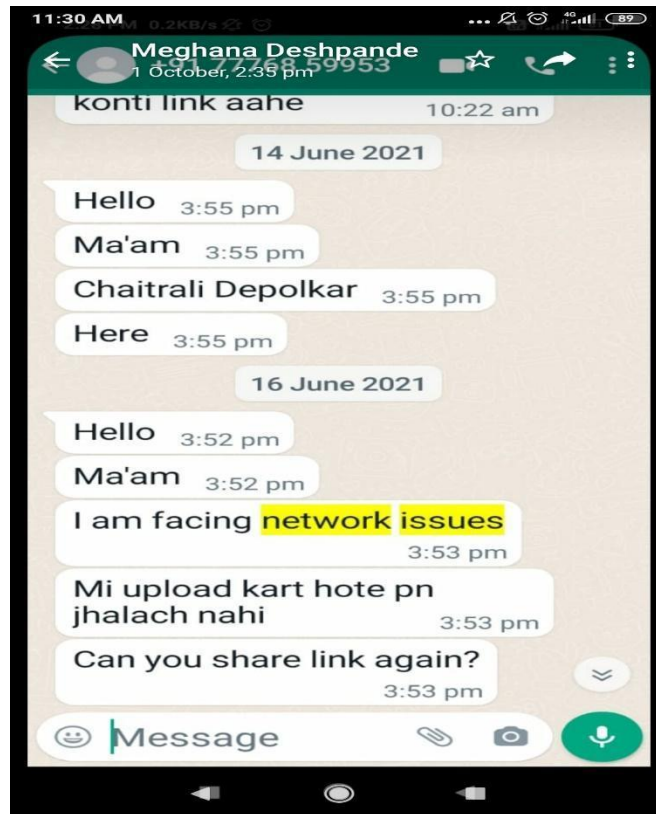

Progressive Education Society's Modern College of Engineering, Shivajinagar, Pune-5