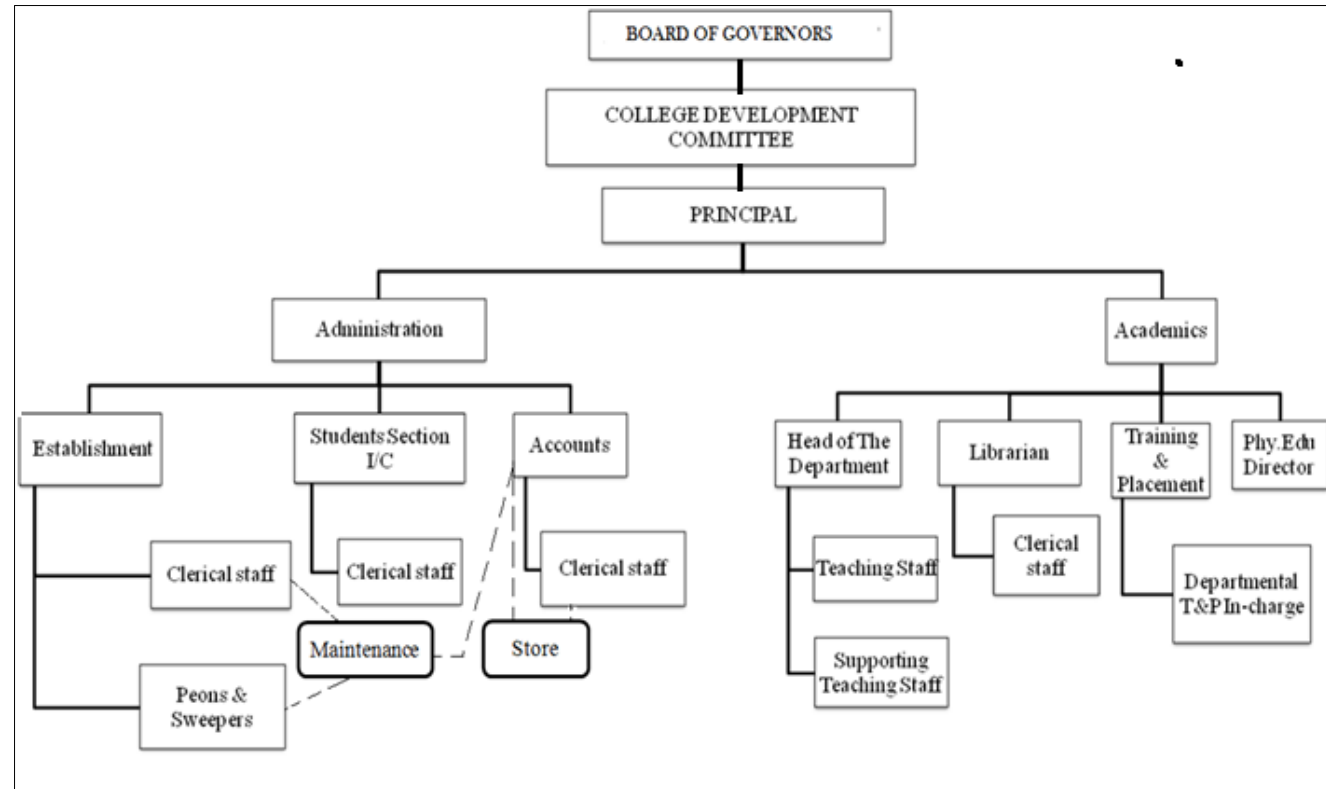

Progressive Education Society's
Modern College of Engineering, Pune-05.

Organization Chart

Veri
Prof. Dr. (Mrs.) K. R. Joshi
Principal, PES's MCOE, Pune 05
Principal
P.E.S. Modern College of Engg.
Pune-5.